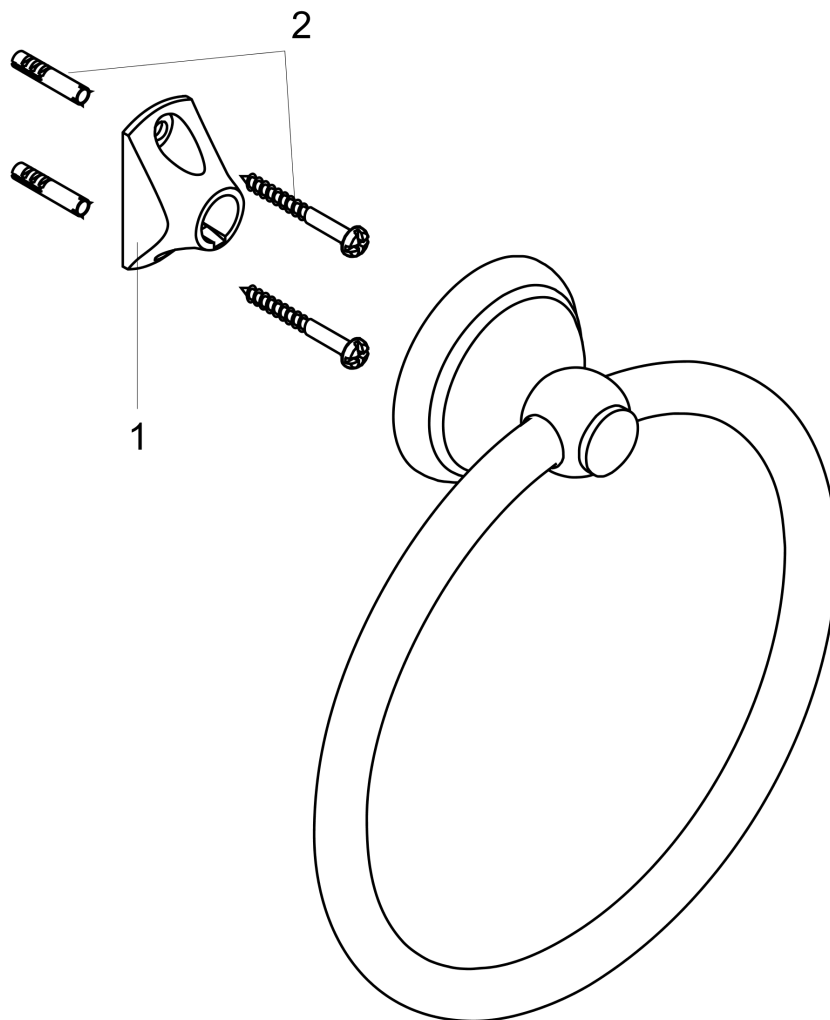

C Accessories

Towel Ring

Finishes : **rubbed bronze** Part no. : **06095920**

Description

Features

- Metal holder
- Brass
- Wall-mounted

Item details

List Price \$ 196.00

Product image

Scale drawing

C Accessories

Towel Ring

Finishes : **rubbed bronze** Part no. : **06095920**

Exploded drawing

Year of production: >02/08

C Accessories

Towel Ring

Finishes : **rubbed bronze** Part no. : **06095920**

Spare parts list

Year of production: >02/08

Pos.	Description	Part no.	Price	PU
1	support element	96341000	-	1
2	mounting set	40915000	-	1