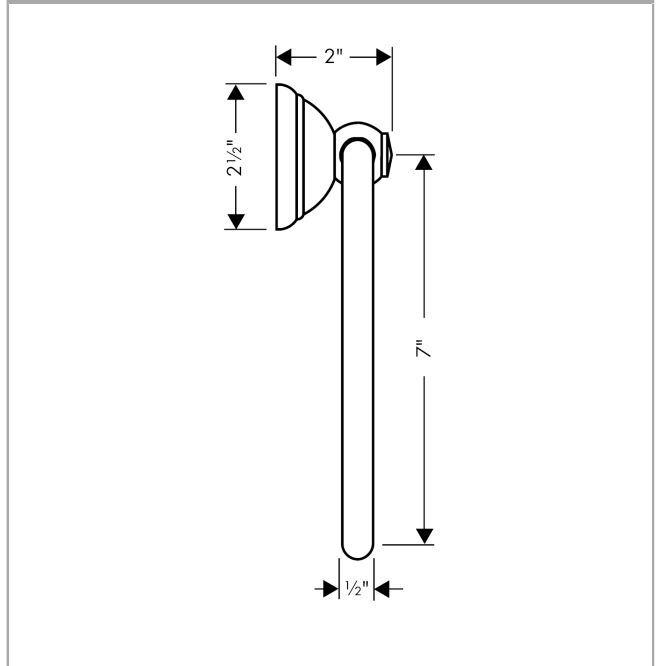

C Accessories

Towel Ring

Finishes : **rubbed bronze** Part no. : **06095920**

Description

Features

- Metal holder
- Brass
- Wall-mounted

Item details

List Price \$ 196.00

Product image

Scale drawing

C Accessories

Towel Ring

Finishes : **rubbed bronze** Part no. : **06095920**

Exploded drawing

Year of production: >02/08

C Accessories

Towel Ring

Finishes : **rubbed bronze** Part no. : **06095920**

Spare parts list

Year of production: >02/08

Pos.	Description	Part no.	Price	PU
1	support element	96341000	-	1
2	mounting set	40915000	-	1