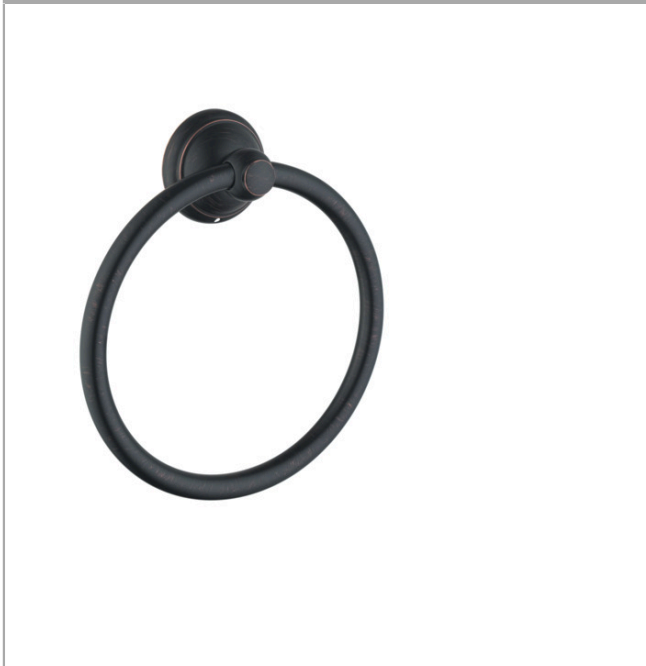

C Accessories

Towel Ring

Finishes : **rubbed bronze** Part no. : **06095920**

Description

Features

- Metal holder
- Brass
- Wall-mounted

Item details

List Price \$ 196.00

Product image

Scale drawing

C Accessories

Towel Ring

Finishes : **rubbed bronze** Part no. : **06095920**

Exploded drawing

Year of production: >02/08

C Accessories

Towel Ring

Finishes : **rubbed bronze** Part no. : **06095920**

Spare parts list

Year of production: >02/08

Pos.	Description	Part no.	Price	PU
1	support element	96341000	-	1
2	mounting set	40915000	-	1